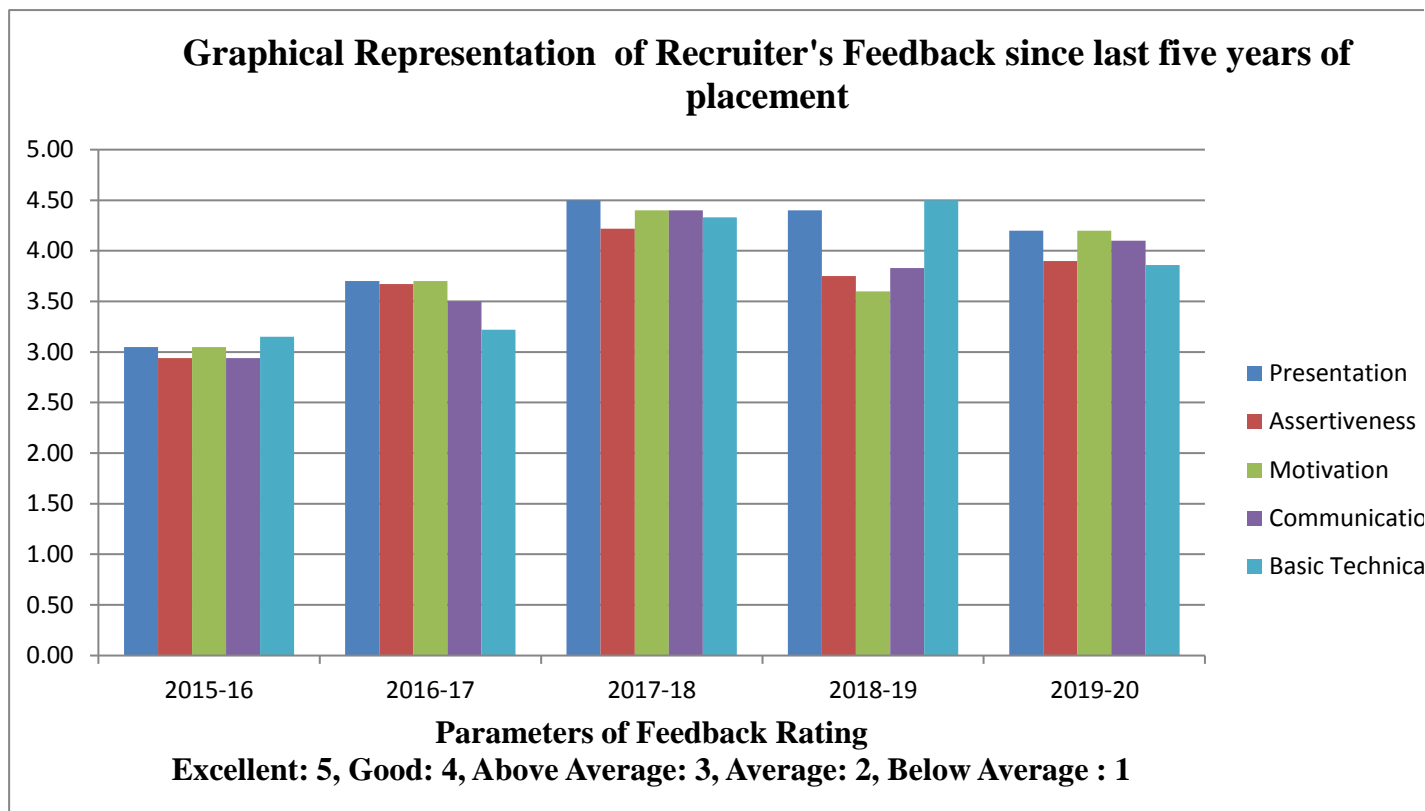

K. J. Somaiya College of Engineering, Mumbai -77

Recruiter's Feedback since last five years of placement

Parameters	2015-16	2016-17	2017-18	2018-19	2019-20
Presentation	3.05	3.70	4.50	4.40	4.20
Assertiveness	2.94	3.67	4.22	3.75	3.90
Motivation	3.05	3.70	4.40	3.60	4.20
Communication skills	2.94	3.50	4.40	3.83	4.10
Basic Technical skills	3.15	3.22	4.33	4.50	3.86